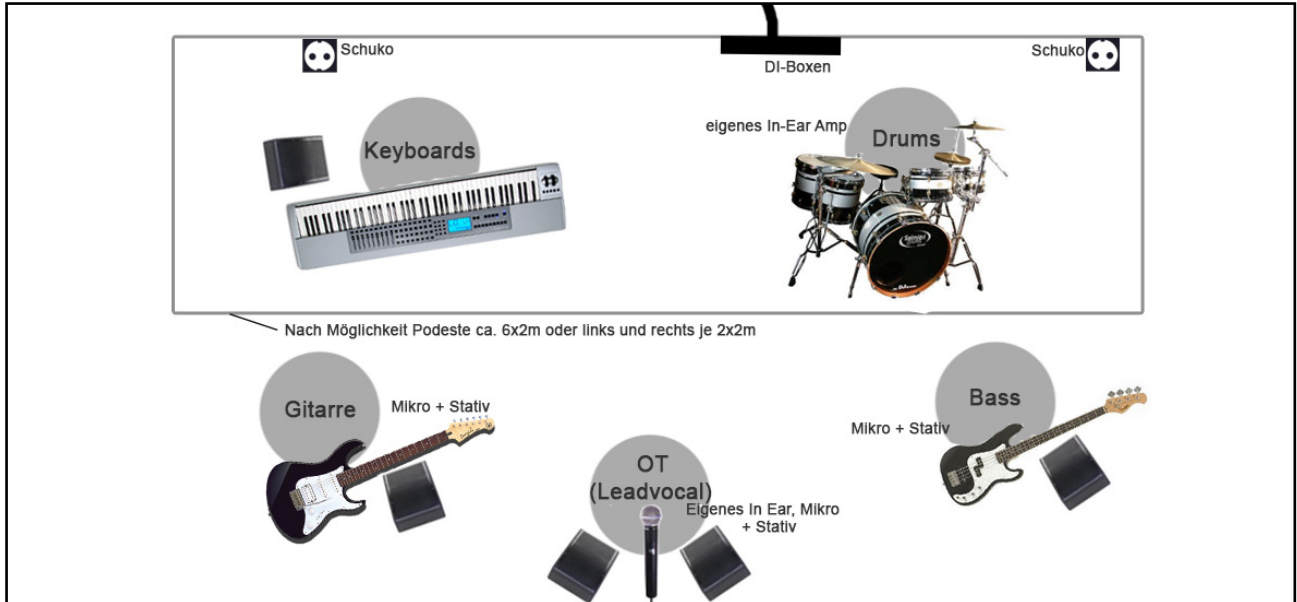

PA, MIX & LIGHT:

The PA & Light should be able to cover the whole eventlocation (Acceptable PA's are; d&b J series, L'Acoustics Vdocs, Amdamson Y10/Y18, STS or similar)

1 professional, high quality FOH mixer (which is operated by a qualified technician)

OLIVER THOMAS:

- 1 Wireless microphone-system with Shure Beta 58a
- 1 In ear system or 2 wedges

GUITAR:

- 1 mic for guitar amp
- 1 mic vocals with stand
- 1 wedge

KEYBOARD (only in full band!!!):

- 2 line
- 1 wedge
- 1 riser

DRUMS:

- mics/stands for: 1 BD | 1 SD | 2 Tom | 1 HiHat | 1-2 Overhead
- Stereo line for key sounds
- monitoring line XLR for own mixer
- 1 riser

BASS:

- 1 DI-Box Mono on amp
- 1 wedge

OLIVER THOMAS & BAND

FULL BAND

SMALL BAND